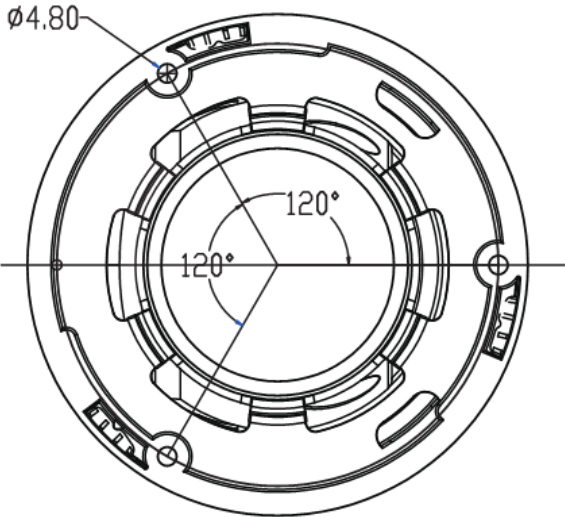

4K 8MP Full Color/Dual-light Turret IP Camera

Model: IP-2382F28B