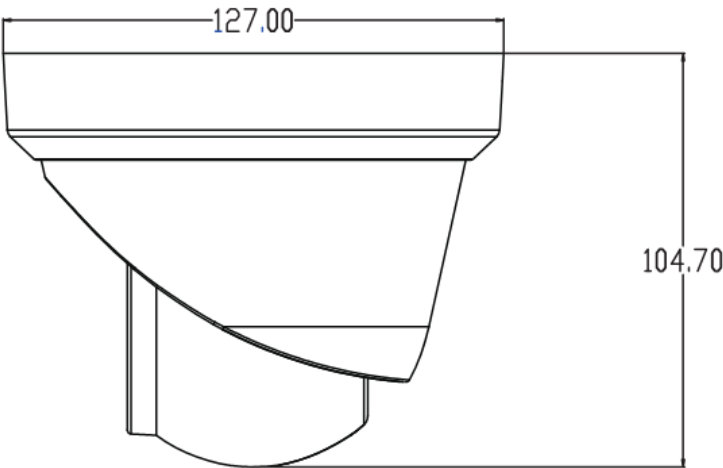

4K 8MP Full Color/Dual-light Turret IP Camera

Model: IP-2382F28B