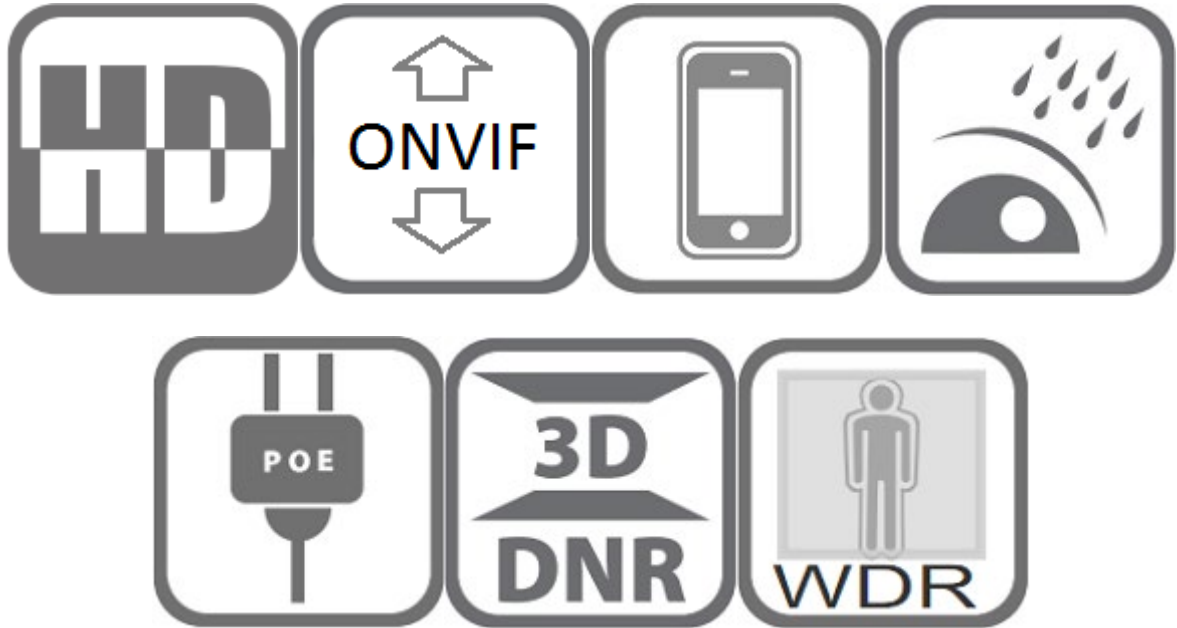

Features:

- ❖ 1/2.8" Sony CMOS sensor
- ❖ 4K resolution 3840 x 2160P
- ❖ Low illumination 0.01Lux
- ❖ Day/Night, AWB/MWB, BLC, HLC, 2D/3D-DNR, Shutter, IR-CUT
- ❖ D-WDR, Mirror, rotate, Defogging
- ❖ Multiply Style OSD Overlay, Motion Detection, Privacy Mask
- ❖ RTSP and Onvif 17.06 compatible with many third-party NVR
- ❖ H.264/H.265 dual-stream media server
- ❖ Easy-to-use P2P Cloud service
- ❖ Support user authentication, video data encryption
- ❖ Support Alarm Snapshot to Email and FTP
- ❖ Multiply WEB browser IE, Firefox 32bit ESR, PC Client, Mobile APP remote access
- ❖ RJ45 100Mbps network port, IEEE802.3af PoE
- ❖ Lightning protection 4000V
- ❖ Strong water-proof housing, IP66
- ❖ 2 pcs warm light & IR LEDs dual light, distance 20-30 meters
- ❖ HD 2.8mm F1.6 lens
- ❖ [Vehicle & human body detection](#)
- ❖ [Built-in Microphone](#)